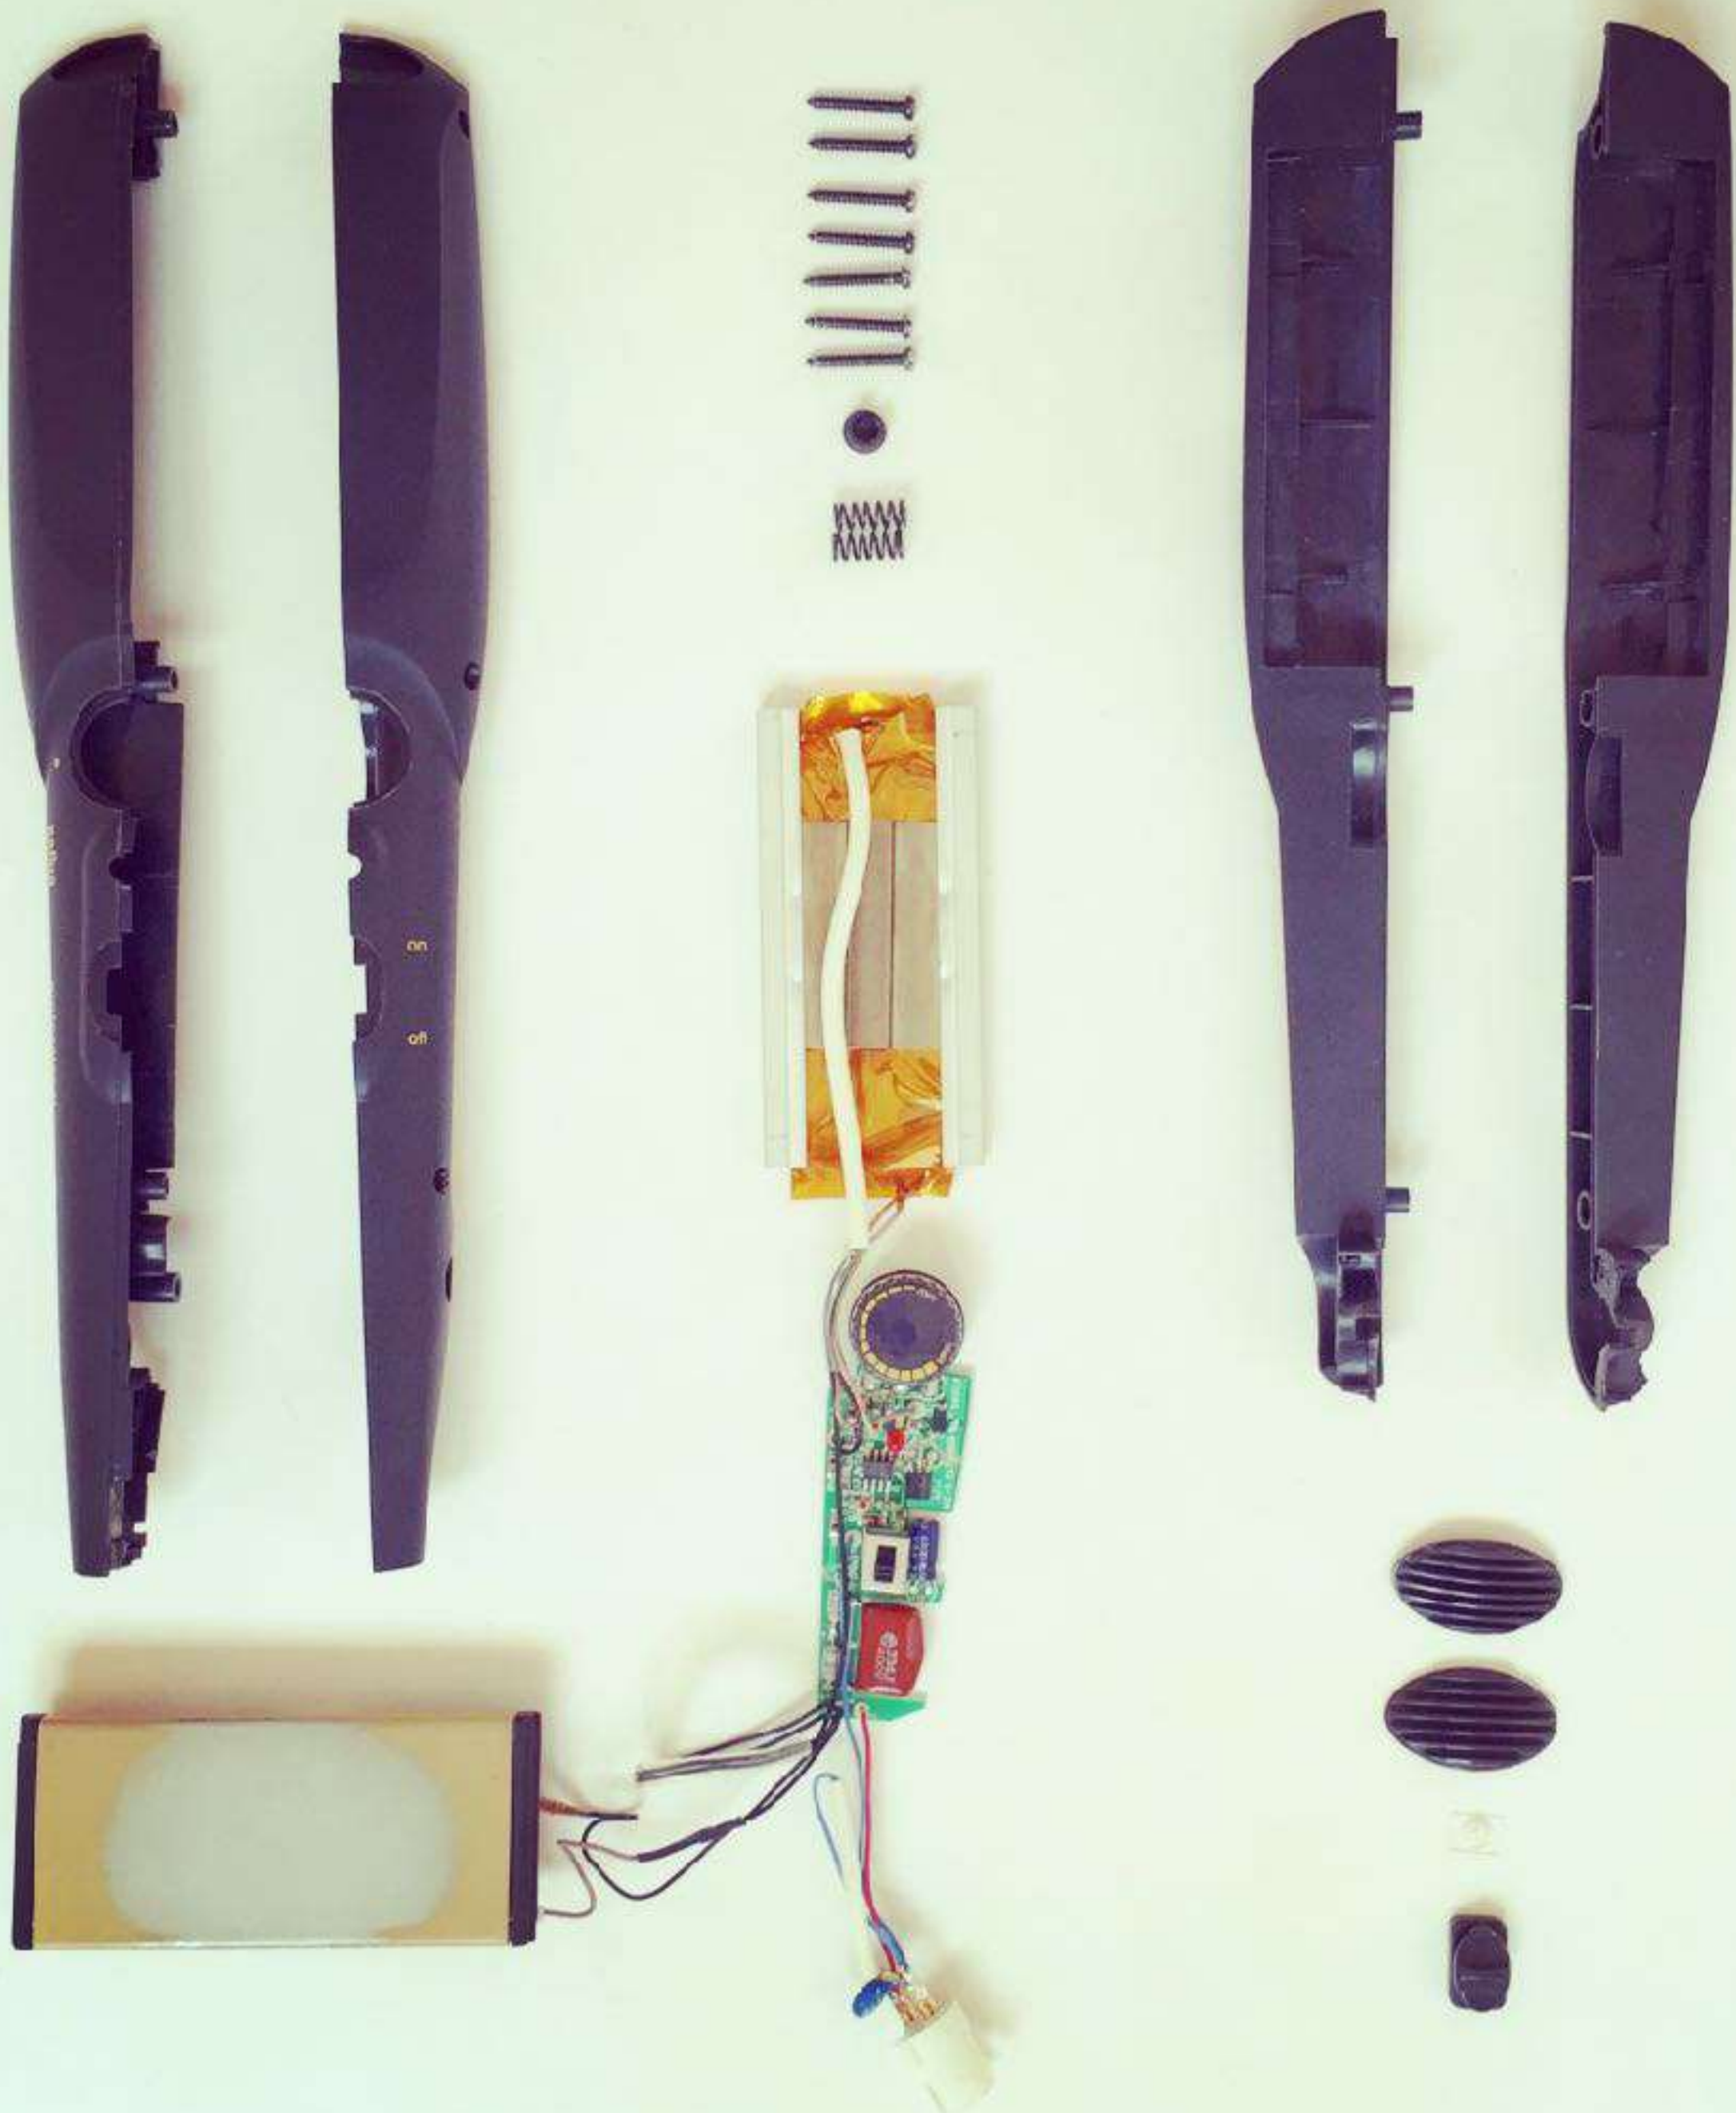

dina Amin

Dinã

Dinã

HOW I STARTED TINKERING

TINKER
FRIDAY

multiplane camera developed by Lotte Reiniger and her husband Carl Koch

- * THERE IS ALWAYS AN IDEA
- * TOOLS DO NOT MAKE YOU MORE CREATIVE
- * 30 SMALL PROJECTS > ONE MASSIVE PROJECT
- * BUNDLING PROJECTS UNDER A THEME IS MORE POWERFUL
- * LIMITATIONS ARE ESSENTIAL

TITLE

TALKING BOOK

#glue life

**THE BALANCE BETWEEN
GOING AFTER AND LETTING GO**

THANK YOU!

 dina.a.amin