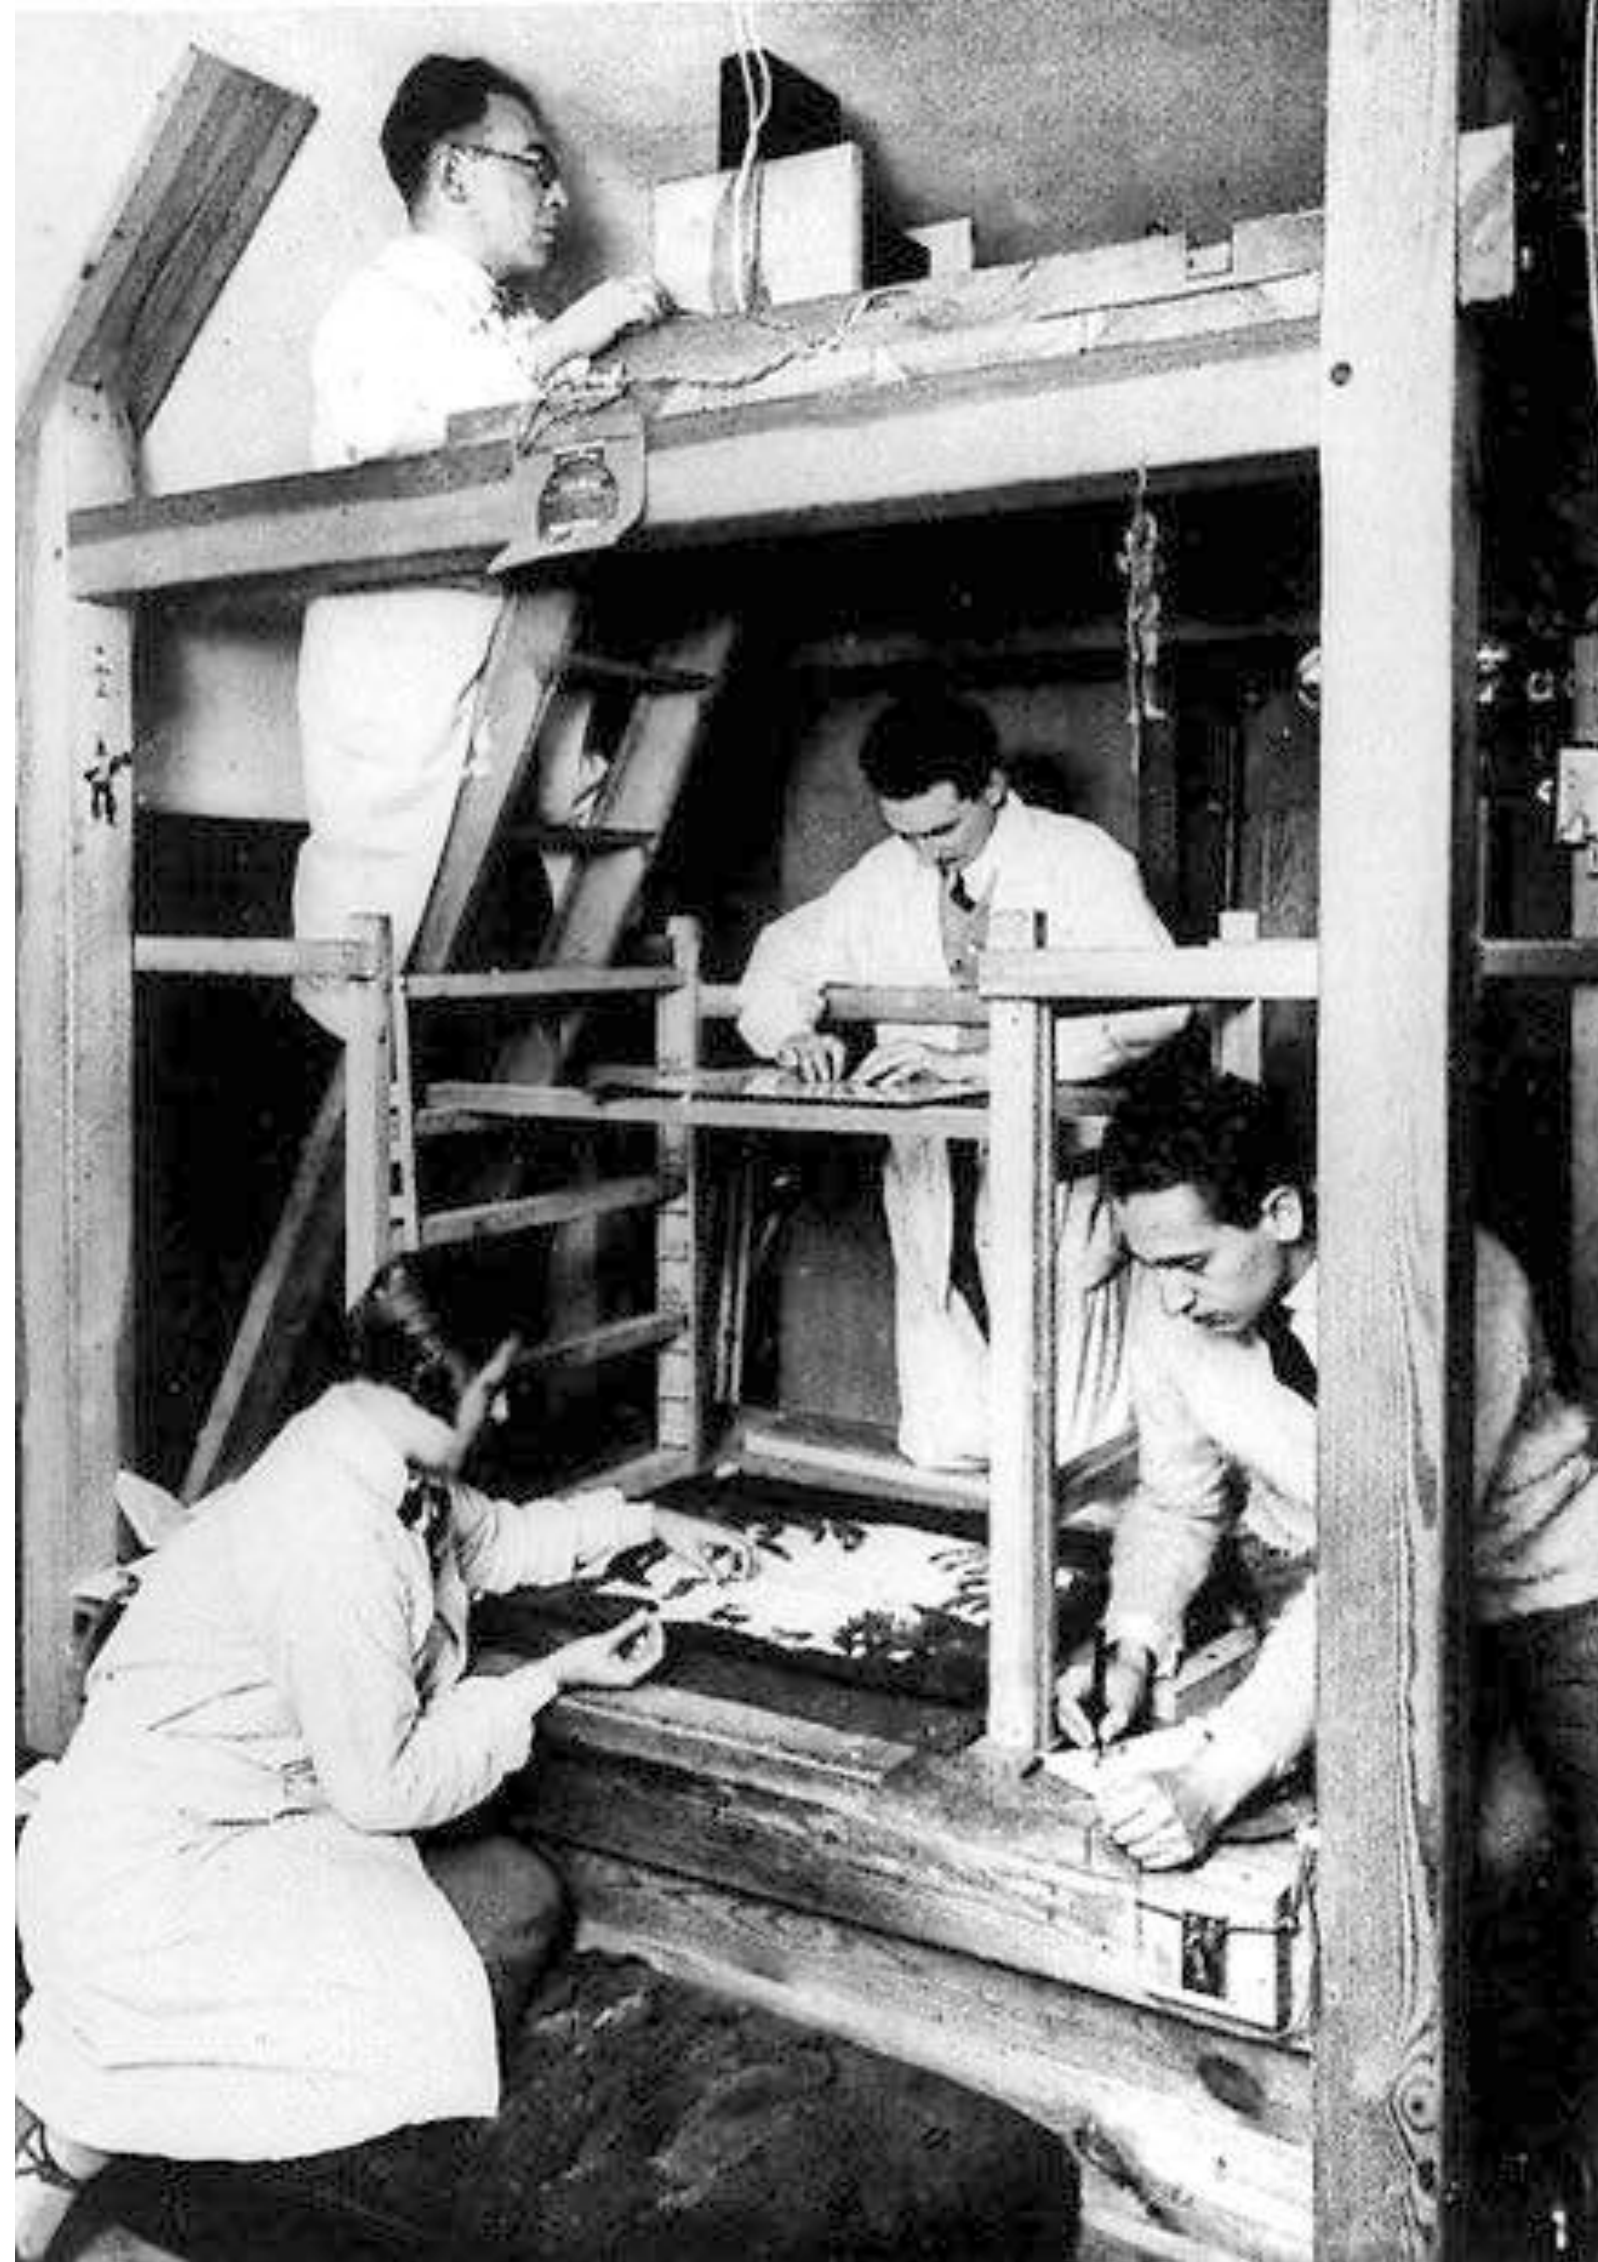

dina Amin

Dinã

Dinã

HOW I STARTED TINKERING

TINKER
FRIDAY

multiplane camera developed by Lotte Reiniger and her husband Carl Koch

- * THERE IS ALWAYS AN IDEA
- * TOOLS DO NOT MAKE YOU MORE CREATIVE
- * 30 SMALL PROJECTS > ONE MASSIVE PROJECT
- * BUNDLING PROJECTS UNDER A THEME IS MORE POWERFUL
- * LIMITATIONS ARE ESSENTIAL

TITLE

TALKING BOOK

#glue life

**THE BALANCE BETWEEN
GOING AFTER AND LETTING GO**

THANK YOU!

 dina.a.amin